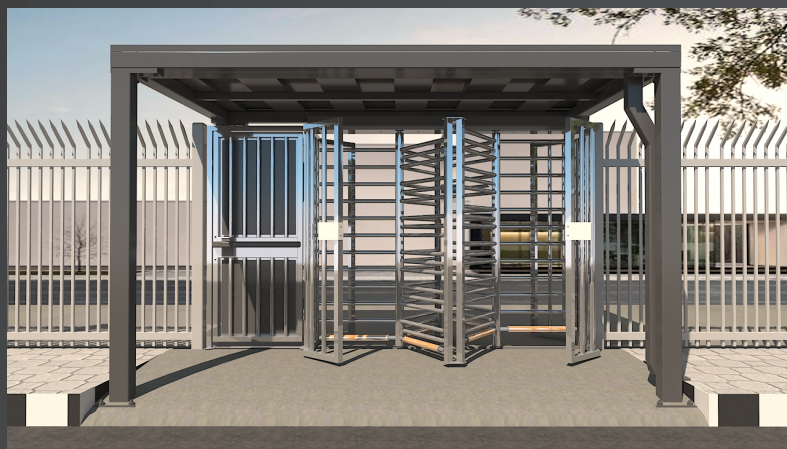

### TC-14 Turnstile Canopy

The Rizon full height turnstile canopy is designed to provide a covering over any single or tandem full-height turnstile. With an all-steel construction, this product will not only protect your turnstiles but also provide long-lasting coverage. Available in 3 sizes, this design features a sloped roof with a drain and downspout on the left or right of the canopy. The painted finish can be customized using one of our Rizon standard or custom color selections.

#### Common Applications

- Pedestrian Entrances where a secured perimeter is in place.
- Bus/Train Stations
- Ticket Centers

Now Available in a package configuration with Hayward products

- HT431-T
- HTG-M

## TC-14 Specifications

Height: 8'6"  
Width: 14'6"

Steel

Standard and premium Rizon colors available